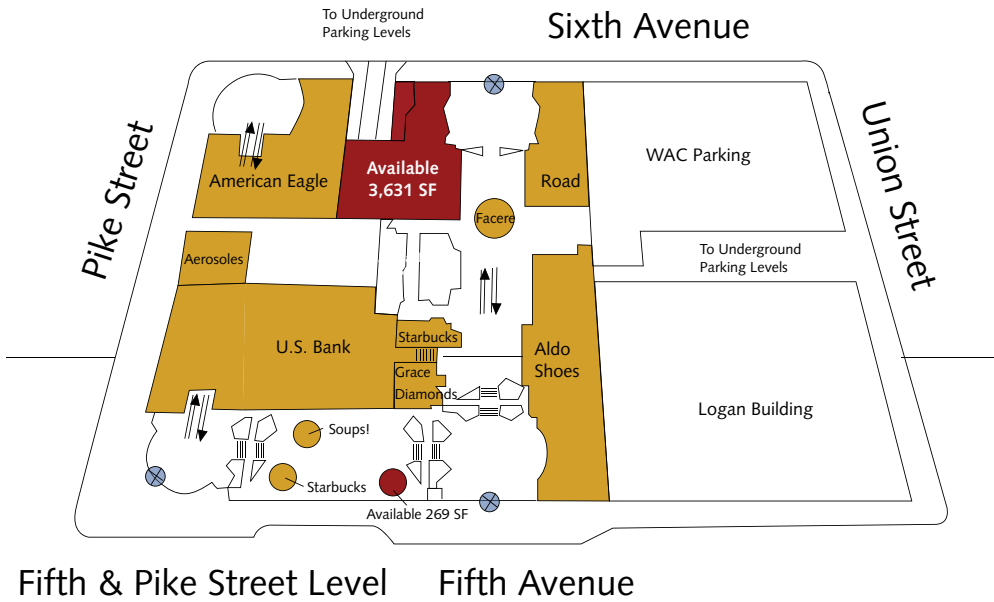

### Availabilities

5,450 SF on 6th Avenue with street entrance

Suite 101: 3,631 SF - \$45 psf (former Ann Taylor) no food

Suite 205: 1,891 SF - \$30 psf (former Ann Taylor)

NNN's are \$11.50 psf

## City Centre