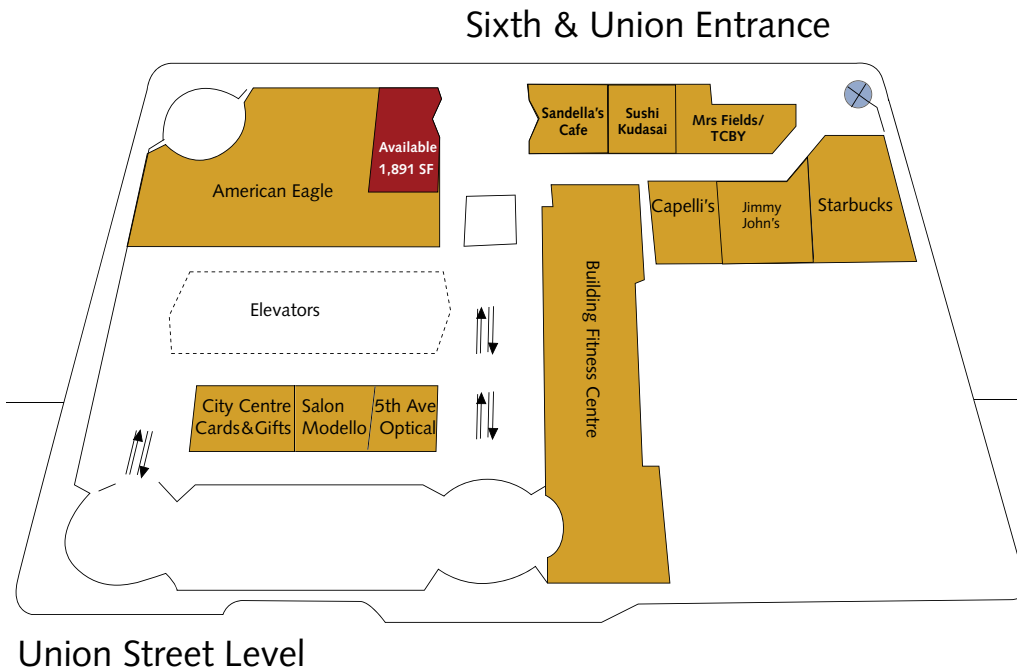

### Availabilities

5,450 SF on 6th Avenue with street entrance

Suite 101: 3,631 SF - \$45 psf (former Ann Taylor) no food

Suite 205: 1,891 SF - \$30 psf (former Ann Taylor)

NNN's are \$11.50 psf

## City Centre